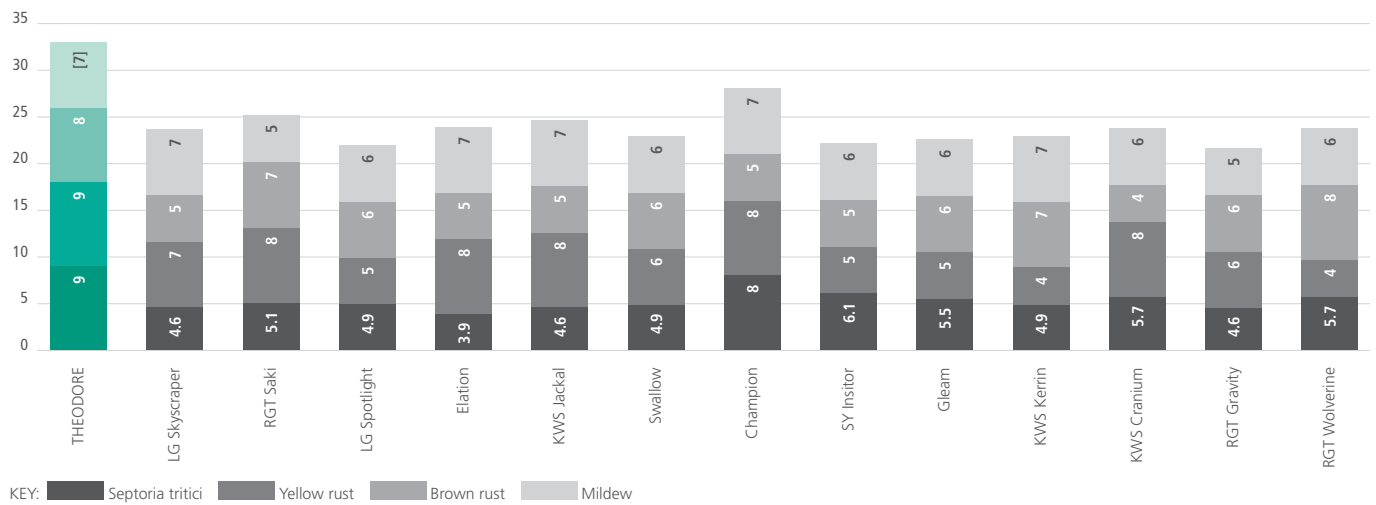

AHDB Recommended List 2022/23
(West Region)

* Untreated Yield – % of treated controls.

Variety	Mildew (1–9)	Yellow Rust (1–9)	Brown Rust (1–9)	Septoria tritici (1–9) – three-year rating	Septoria tritici (1–9) – one-year rating	Untreated Grain Yield (% treated control) – United Kingdom (10.8t/ha)	Resistance to sprouting (1–9)
THEODORE	[7]	9.0	8.0	8.5	9.0	88.0	[7]
LG Skyscraper	7.0	7.0	5.0	4.9	4.6	82.0	[5]
RGT Saki	5.0	8.0	7.0	5.9	5.1	85.0	[6]
LG Spotlight	6.0	5.0	6.0	5.1	4.9	77.0	[7]
Elation	7.0	8.0	5.0	4.0	3.9	77.0	5.0
KWS Jackal	7.0	8.0	5.0	4.6	4.6	74.0	5.0
Swallow	6.0	6.0	6.0	5.5	4.9	79.0	[5]
Champion	7.0	8.0	5.0	7.7	8.0	90.0	—
SY Insitor	6.0	5.0	5.0	6.5	6.1	78.0	[5]
Gleam	6.0	5.0	6.0	5.8	5.5	80.0	5.0
KWS Kerrin	7.0	4.0	7.0	4.6	4.9	73.0	5.0
KWS Cranium	6.0	8.0	4.0	5.9	5.7	79.0	[6]
RGT Gravity	5.0	6.0	6.0	4.7	4.6	77.0	5.0
RGT Wolverine	6.0	4.0	8.0	5.7	5.7	69.0	[6]

THEODORE

Winter Wheat

Disease Resistance

Source: AHDB Recommended List 2022/23 (West Region)

Untreated Yield

Source: AHDB Recommended List 2022/23 (West Region)

Resistance to Sprouting

Source: AHDB Recommended List 2022/23 (West Region)