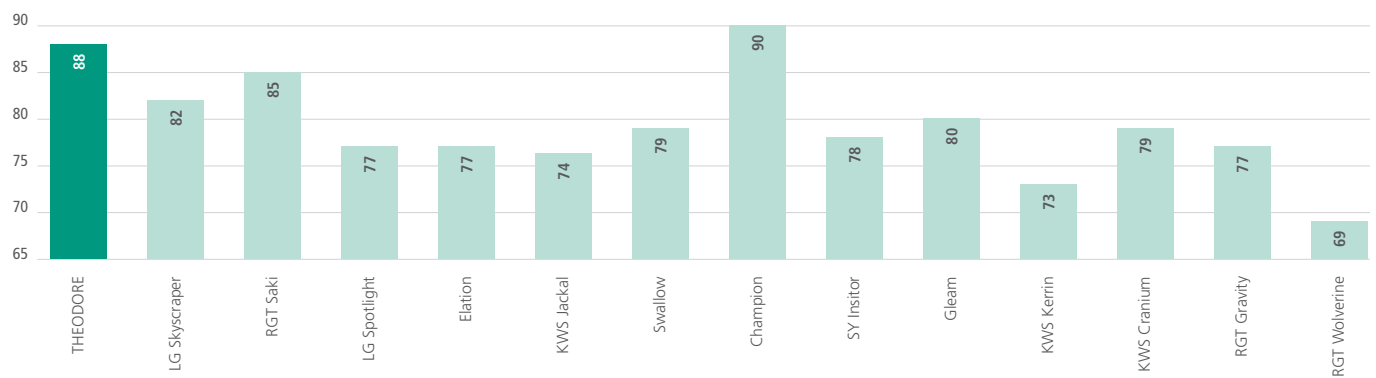

THEODORE

Winter Wheat

Disease Resistance

Source: AHDB Recommended List 2022/23 (West Region)

Untreated Yield

Source: AHDB Recommended List 2022/23 (West Region)

Resistance to Sprouting

Source: AHDB Recommended List 2022/23 (West Region)