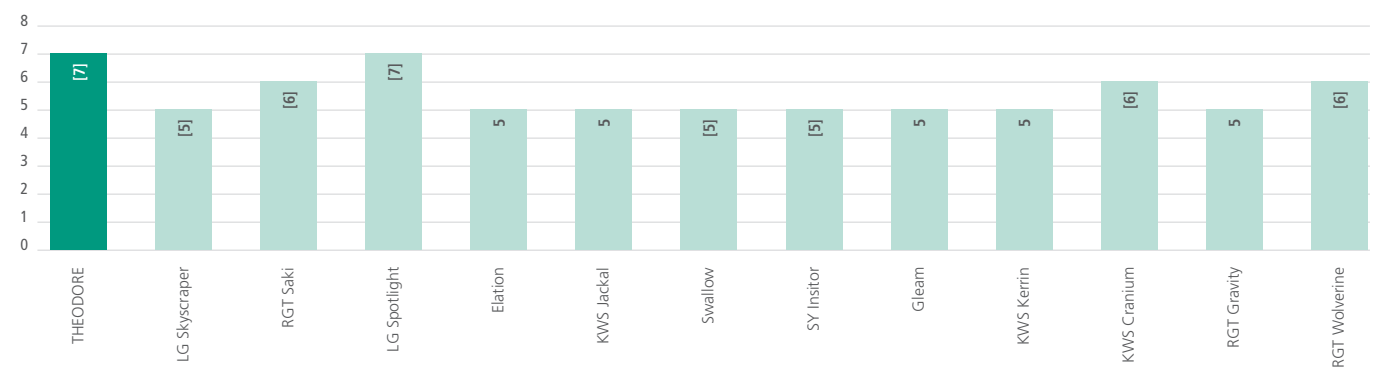

THEODORE

Winter Wheat

Disease Resistance

Source: AHDB Recommended List 2022/23 (West Region)

Untreated Yield

Source: AHDB Recommended List 2022/23 (West Region)

Resistance to Sprouting

Source: AHDB Recommended List 2022/23 (West Region)